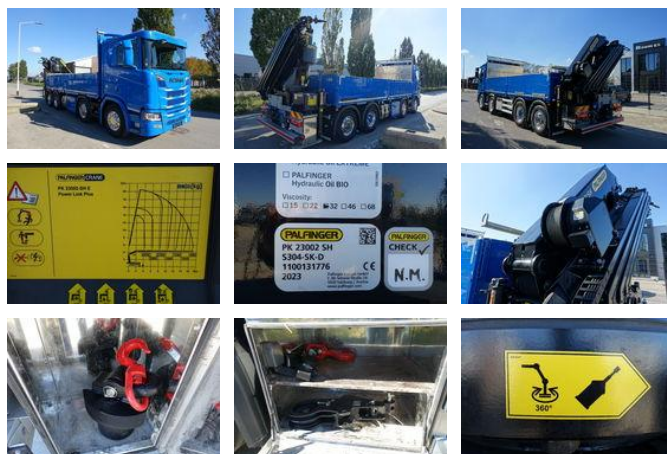

# Scania R 660 V8 8X2 / PALFINGER PK 23002 KRAAN / 23 TM KRAAN / LIER / WINCH / LOW KM 17.000 KM / NIEUWSTAAT / NEW CONDITION

## General features

Brand	Scania
Subcategory	Drop side
Odometer reading	17.000km
Construction year	2023
Date of first registration	26-09-2023
Color	blue
Condition	Used
Fuel	Diesel
Emission class	Euro 6

## Technical specifications

Number of axes	4
Axis configuration	8x2
Transmission	Automatic
assets	660hp