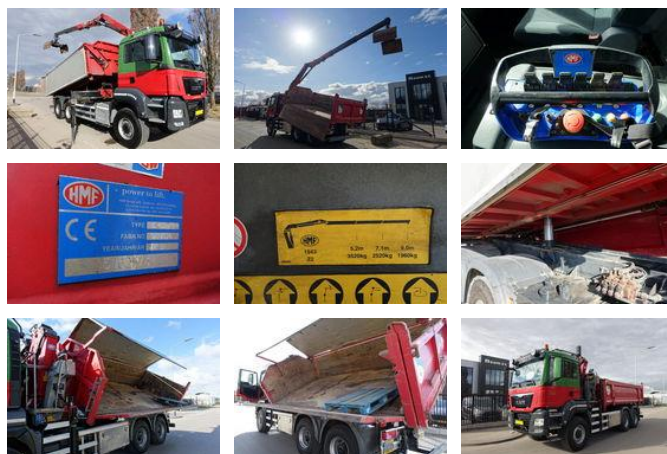

# MAN TGS 26.480 6X6 EURO 6 / KIPPER + HMF 1943 Z2 KRAAN / REMOTE CONTROL / LOW KM / HOLLAND TRUCK / KEURING / TUV / PERFECT CONDITION

## General features

Brand	MAN
Subcategory	Tipper
Odometer reading	356.000km
Construction year	2015
Date of first registration	26-06-2015
Color	Red
Condition	Used
Fuel	Diesel
Emission class	Euro 6