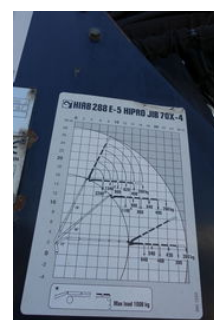

MAN TGS 26.360 6X4 HIAB 288 E-5 HIPRO + FLY JIB 70X-4 / LOW KM / BELGIUM TRUCK / KEURING / TUV / PERFECT CONDITION !!

General features

Brand	MAN
Subcategory	Crane truck
Odometer reading	237.000km
Construction year	2008
Date of first registration	06-08-2008
Color	White
Condition	Used
Fuel	Diesel
Emission class	Euro 4