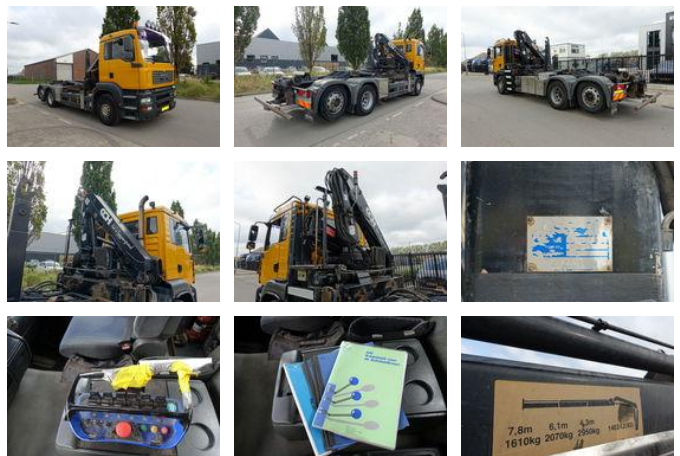

MAN TGA 26.350 6X2 HAAKSYSTEEM + HMF 1460 K2 KRAAN / 14,6 TM KRAAN / REMOTE CONTROL / HOLLAND TRUCK

General features

Brand	MAN
Subcategory	Container
containerSystemType	hook
Odometer reading	676.000km
Construction year	2006
Date of first registration	06-10-2006
Color	yellow
Condition	Used
Fuel	Diesel
Emission class	Euro 4

Characteristics

Load capacity 14.340kg

MAN TGA 26.350 6X2 HAAKSYSTEEM + HMF 1460 K2 KRAAN / 14,6 TM KRAAN / REMOTE CONTROL / HOLLAND TRUCK

Technical specifications

Number of axes	3
Axis configuration	6x2
Transmission	Automatic
assets	350hp