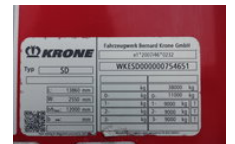

Krone 3 ASSIGE TRAILER / SCHUIFZEILEN / SCHUIFDAK / TWISTLOCKS

General features

Brand Krone

Subcategory Sliding curtain

Construction year 2016

Condition Used