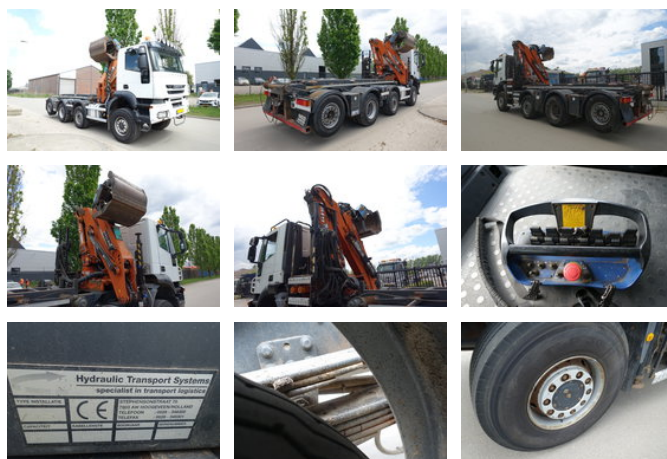

Iveco TRAKKER 450 8X2 NCH 30 TONS KABELSYSTEEM / MARCHESI M145 Z KRAAN / 14,5 TM KRAAN / REMOTE CONTROL / HOLLAND TRUCK

General features

| | |
|-------------------|-----------|
| Brand | Iveco |
| Subcategory | Container |
| Container system | cable |
| Odometer reading | 574.000km |
| Construction year | 2009 |
| Color | White |
| Condition | Used |
| Fuel | Diesel |
| Emission class | Euro 5 |

Iveco TRAKKER 450 8X2 NCH 30 TONS KABELSYSTEEM / MARCHESI M145 Z KRAAN / 14,5 TM KRAAN / REMOTE CONTROL / HOLLAND TRUCK

Technical specifications

| | |
|--------------|-----------|
| Transmission | Automatic |
|--------------|-----------|

| | |
|---------------|-------|
| Engine output | 450hp |
|---------------|-------|

Accessories