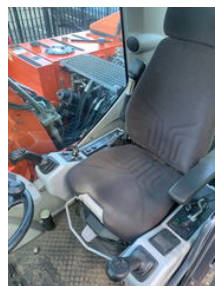

# Atlas 150 W / NL MACHINE / PERFECT CONDITION !!

## General features

Brand	Atlas
Subcategory	Wheeled excavator
Construction year	2015
Operating hours	10541
Color	Orange
Condition	Used
Fuel	Diesel

Atlas 150 W / NL MACHINE / PERFECT CONDITION !!

Accessories