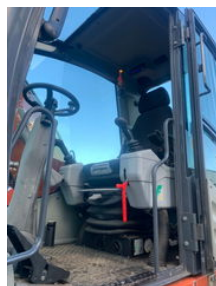

# Atlas 150 W / NL MACHINE / PERFECT CONDITION !!

## General features

Brand	Atlas
Subcategory	Wheeled excavator
Construction year	2015
Operating hours	10541
Color	Orange
Condition	Used
Fuel	Diesel

Atlas 150 W / NL MACHINE / PERFECT CONDITION !!

Accessories